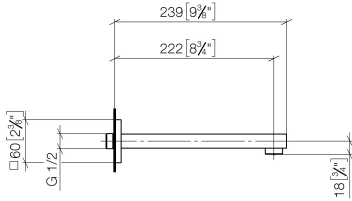

SYMETRICS Wall-mounted basin spout without pop-up waste - Chrome

13 805 980

- 220mm projection
- fixed spout
- circular, air-enriched flow
- hole diameter 37 mm
- rosette 60 x 60 mm
- 1/2" connection
- plug-link mounting
- max. flow 7 l/min
- lead-free
- WRAS 1904065

For Touchfree control please order eSet Touchfree
WITH or WITHOUT temperature adjustment

Recommended miscellaneous

Concealed wall elbow -

35 085 970 90

- max. recess depth 163 mm
- min. recess depth 90 mm

SYMETRICS Wall-mounted basin spout without pop-up waste - Chrome

13 805 980

mm [inches]

Flow rate chart

Certificates

LGA_18593.

WRAS_1904065.

SYMETRICS Wall-mounted basin spout without pop-up waste - Chrome